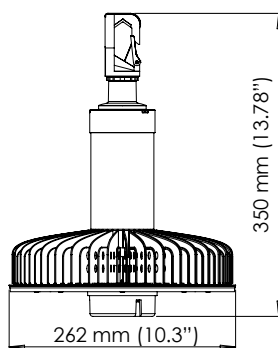

105W Version - High Temperature Operation

- 20,000 Lumens, 130 L/W
- 15,000 Lumens, 143 L/W
- Ambient air operation at full output power 65° C/149F

Control Options

- 0-10V (Dim to off at 0V)
- RF Occupancy and Daylight sensor option
- Bluetooth® option

Mechanical

- Vertical orientation only
- Beautiful anodized solid aluminum body
- 1.85 kg / 4.1 lb
- Fanless for high reliability & efficiency

Photometry

- No external reflector needed thus no reflector loss factor
- 50° Glare Cutoff with $UGR_{ave} < 15$
- Optical distribution with high uniformity $E_{Min/Avg} > 0.75$ SC=0.5 to 1.5
- Compatible with Uplight Accessory